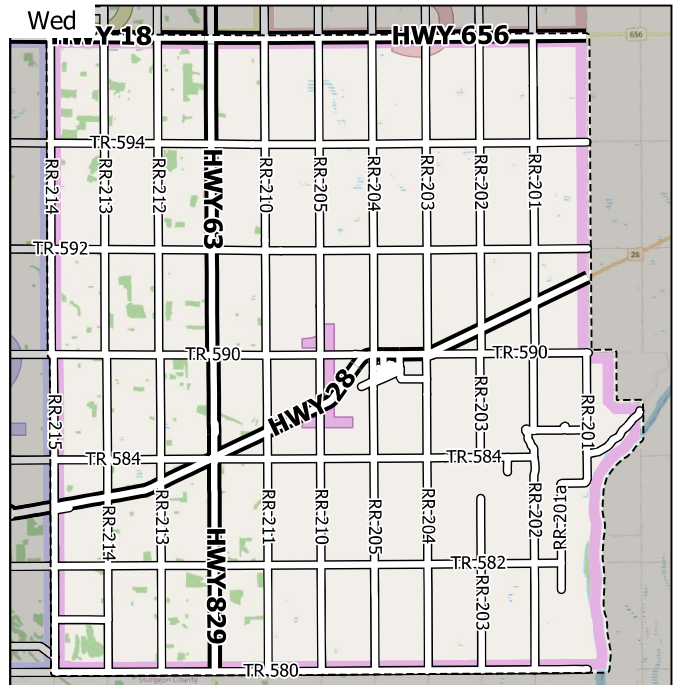

# Grader Division 1

June 13, 2022 - June 19, 2022

**Total Distance** 120.95 / 55.85  
 Working/Transit (km)

- 1411A Div 1 ---
- 1412A Div 2 ---
- 1414 Div 4 ---

0 1 2 3 4 km

1:215,000