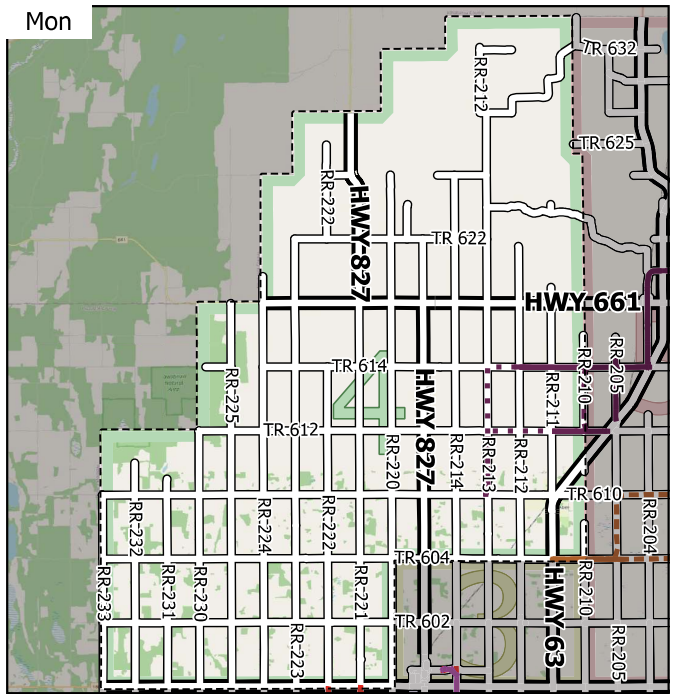

# Grader Division 4

June 13, 2022 - June 19, 2022

**Total Distance**  
1416A Div 6  
1417 Div 5

**Working/Transit**  
83.92 / 53.54

0 2 4 km  
1:360,000

Mon

Tue

Wed