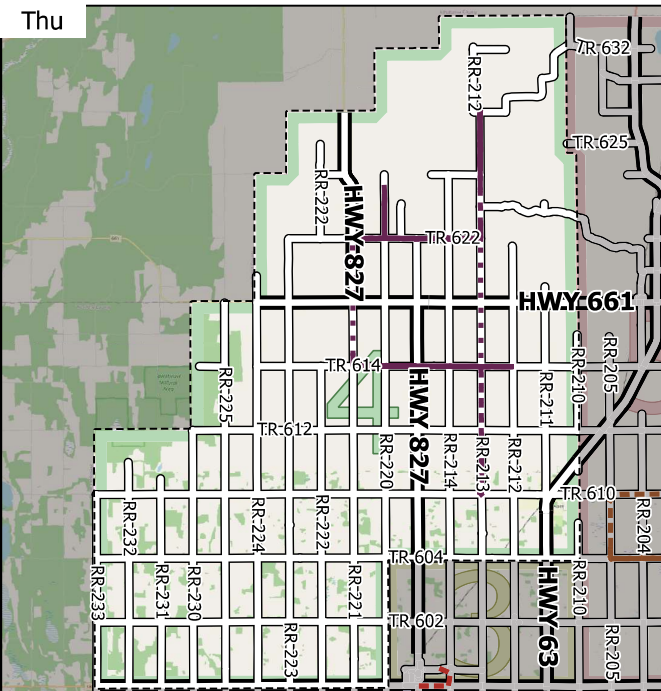

Grader Division 4

June 13, 2022 - June 19, 2022

Total Distance
1416A Div 6
1417 Div 5

Working/Transit
83.92 / 53.54

0 2 4 km
1:360,000