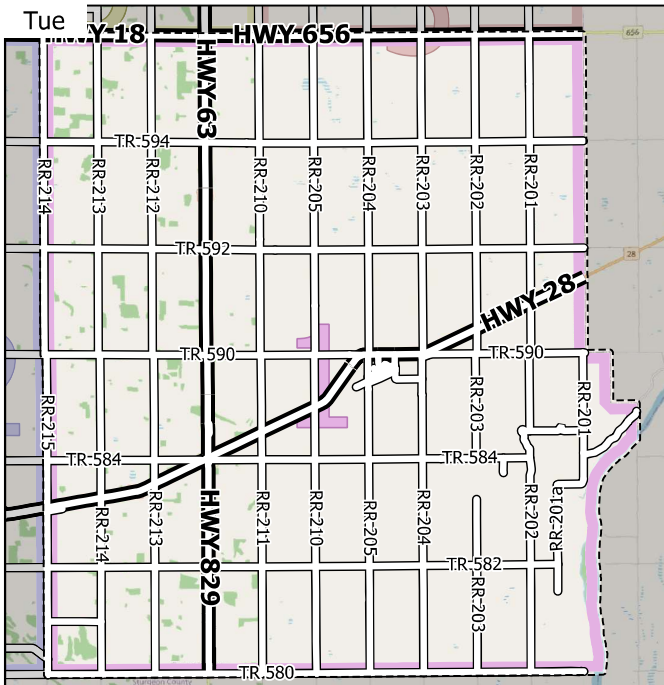

# Grader Division 1

June 13, 2022 - June 19, 2022

**Total Distance** 120.95 / 55.85  
 Working/Transit (km)

- 1411A Div 1 ---
- 1412A Div 2 ---
- 1414 Div 4 ---

0 1 2 3 4 km

1:215,000