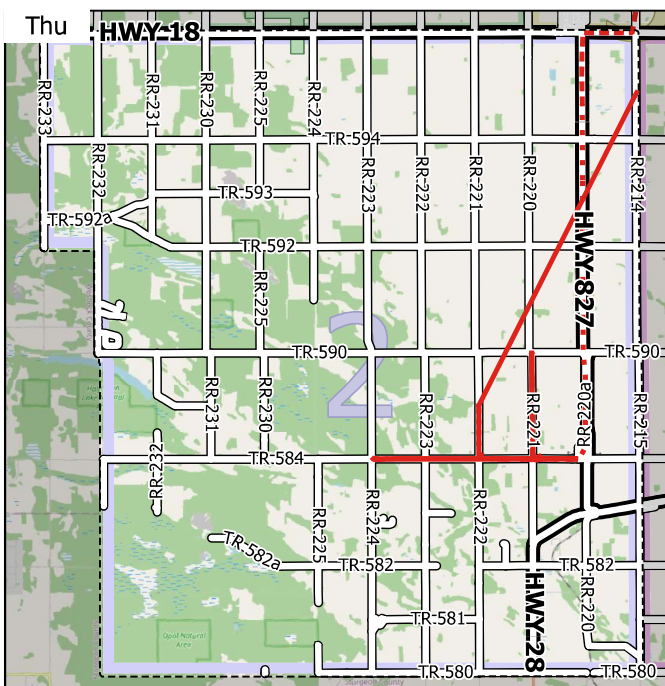

# Grader Division 2

June 13, 2022 - June 19, 2022

Working/Transit (km)

Total Distance 88.52 / 28.82

1412A Div 2

1414 Div 4

0 1 2 3 4 km

1:215,000