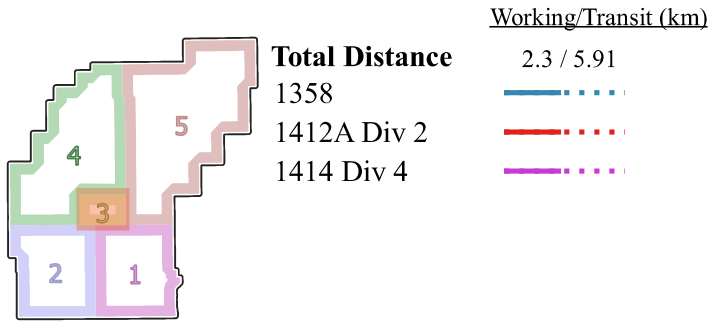

Grader Division 3

June 13, 2022 - June 19, 2022