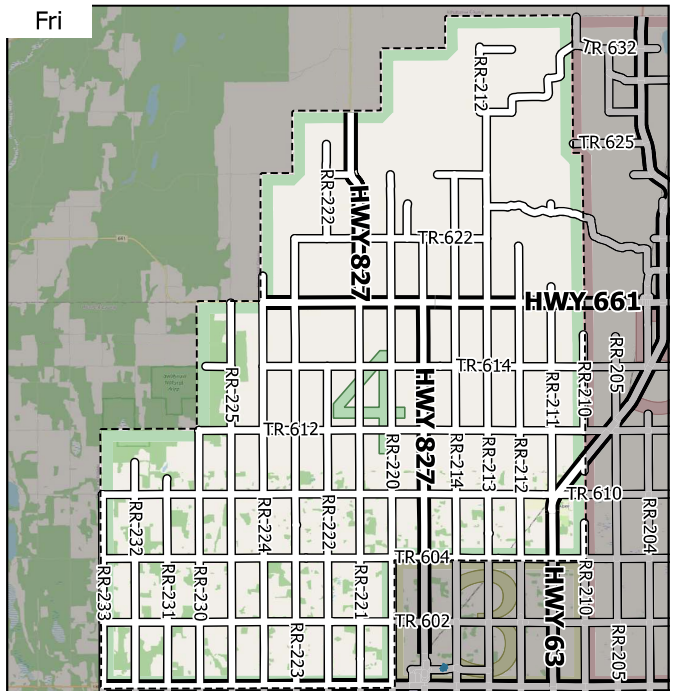

Grader Division 4

June 13, 2022 - June 19, 2022

Total Distance
1416A Div 6
1417 Div 5

Working/Transit
83.92 / 53.54

0 2 4 km
1:360,000