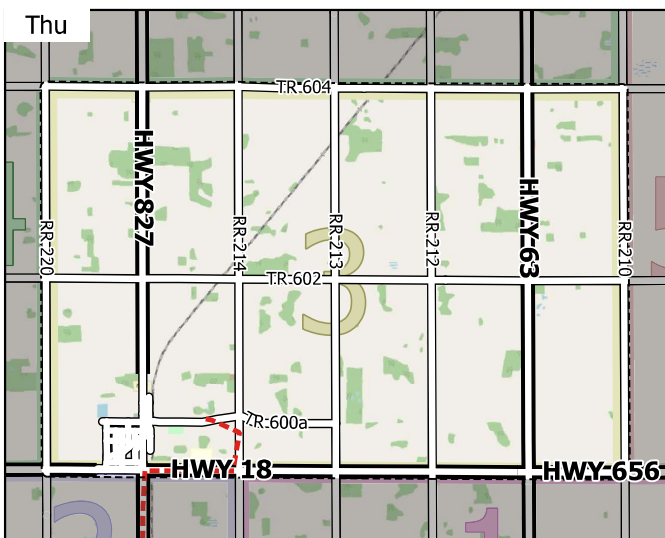

Grader Division 3

June 13, 2022 - June 19, 2022