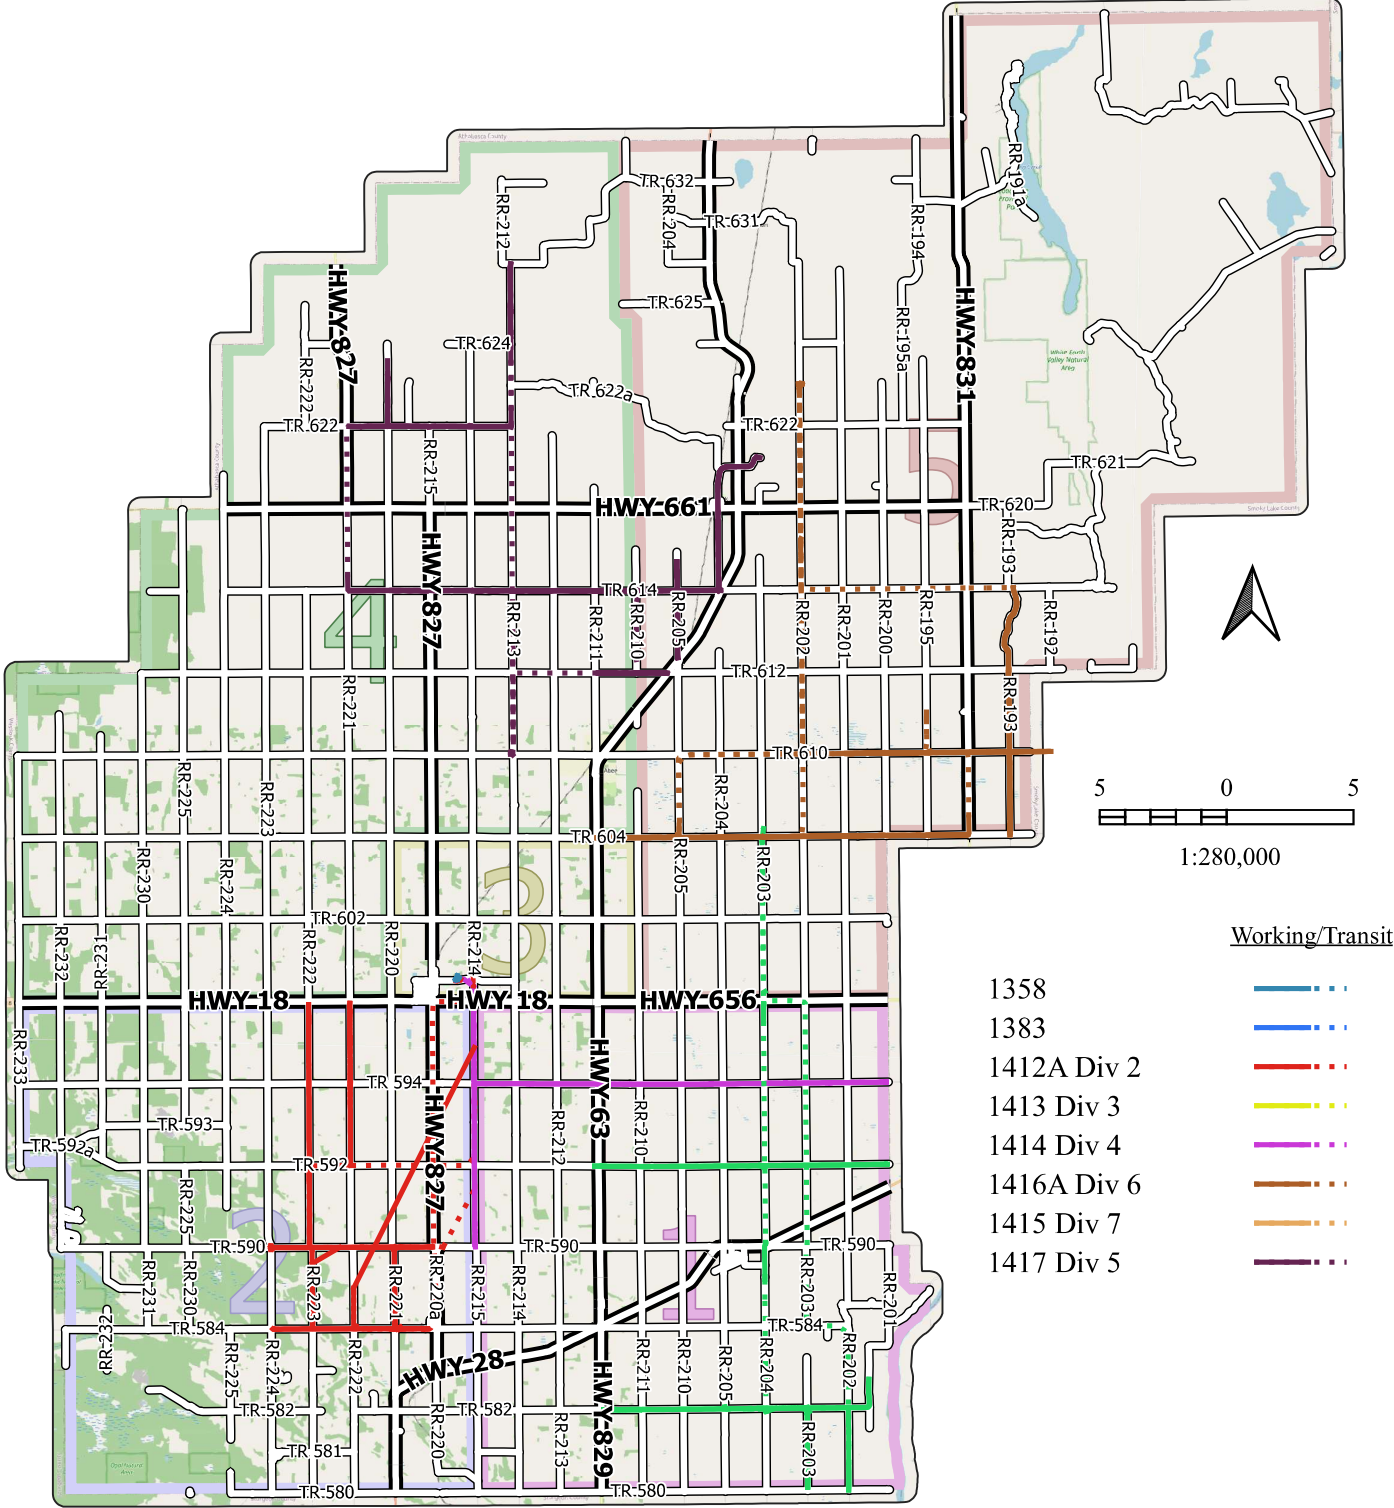

# Grader Division 1

June 13, 2022 - June 19, 2022

**Total Distance** 120.95 / 55.85  
 Working/Transit (km)

- 1411A Div 1 ---
- 1412A Div 2 ---
- 1414 Div 4 ---

0 1 2 3 4 km

1:215,000

# Grader Division 2

June 13, 2022 - June 19, 2022

Working/Transit (km)

Total Distance 88.52 / 28.82

1412A Div 2

1414 Div 4

0 1 2 3 4 km

1:215,000