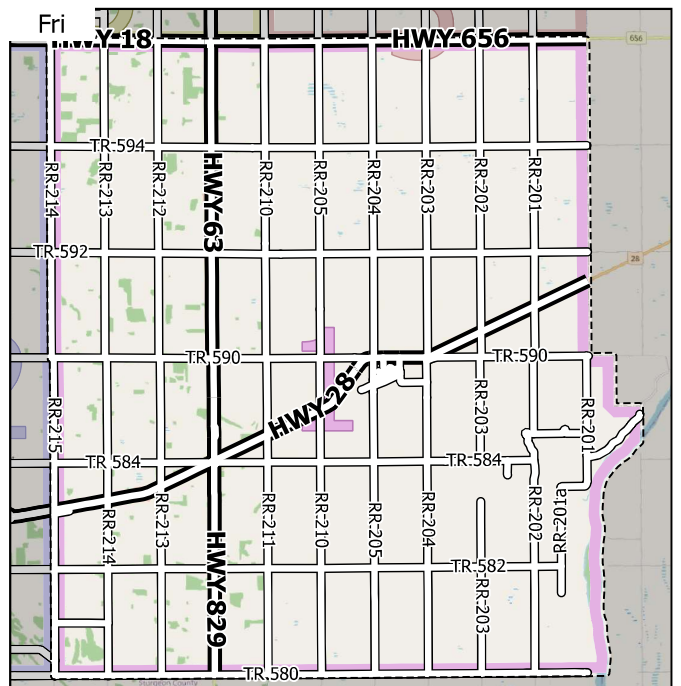

# Grader Division 1

June 13, 2022 - June 19, 2022

**Total Distance** 120.95 / 55.85  
 Working/Transit (km)

- 1411A Div 1 ---
- 1412A Div 2 ---
- 1414 Div 4 ---

0 1 2 3 4 km

1:215,000