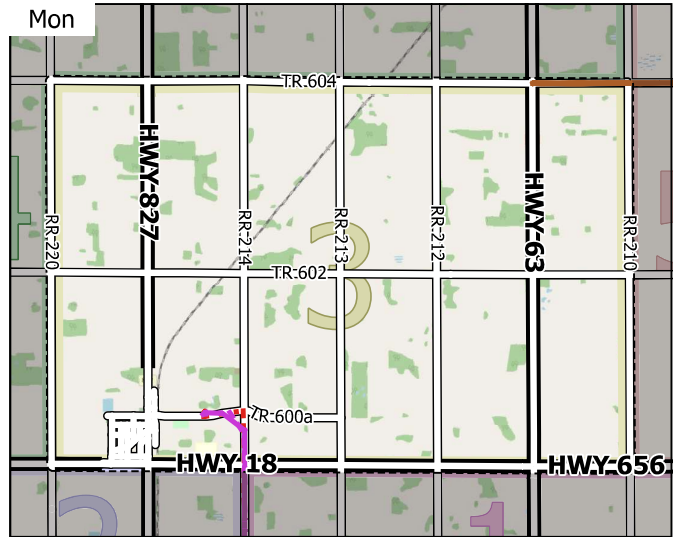

Grader Division 3

June 13, 2022 - June 19, 2022