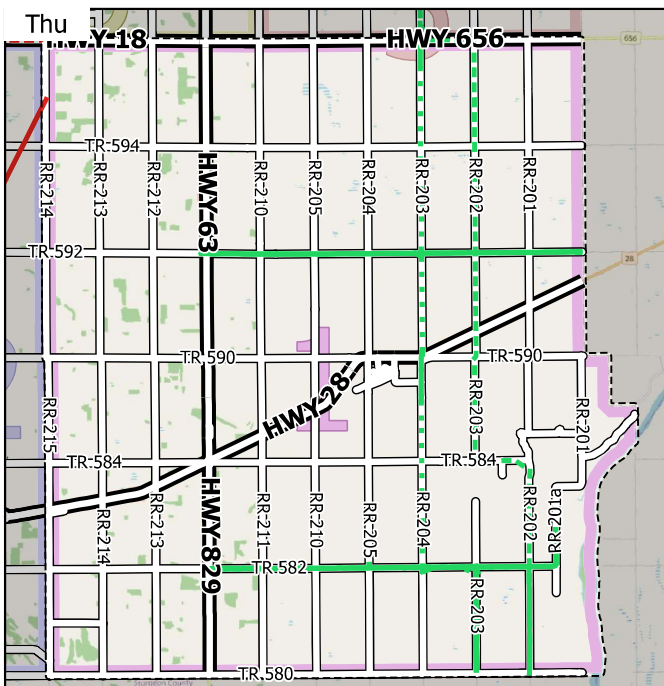

# Grader Division 1

June 13, 2022 - June 19, 2022

**Total Distance** 120.95 / 55.85  
 Working/Transit (km)

- 1411A Div 1 ---
- 1412A Div 2 ---
- 1414 Div 4 ---

0 1 2 3 4 km

1:215,000