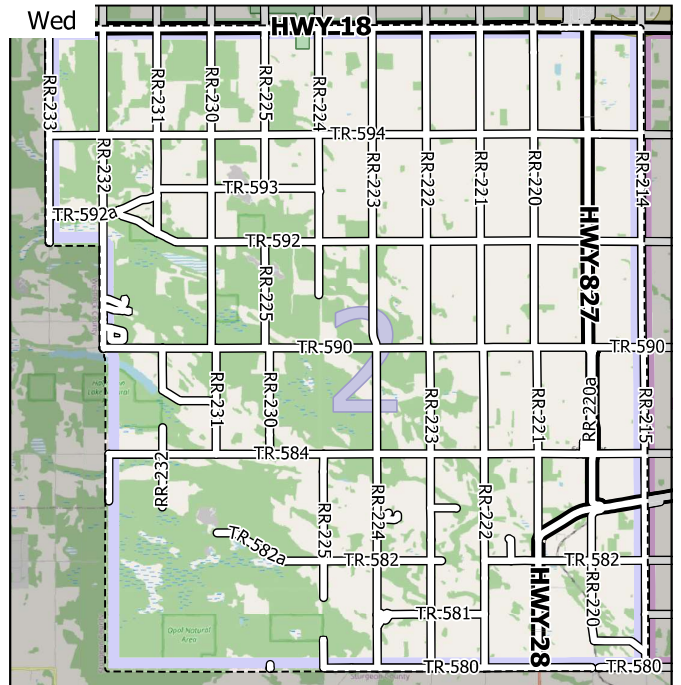

# Grader Division 2

June 13, 2022 - June 19, 2022

Working/Transit (km)

Total Distance 88.52 / 28.82

1412A Div 2

1414 Div 4

0 1 2 3 4 km

1:215,000