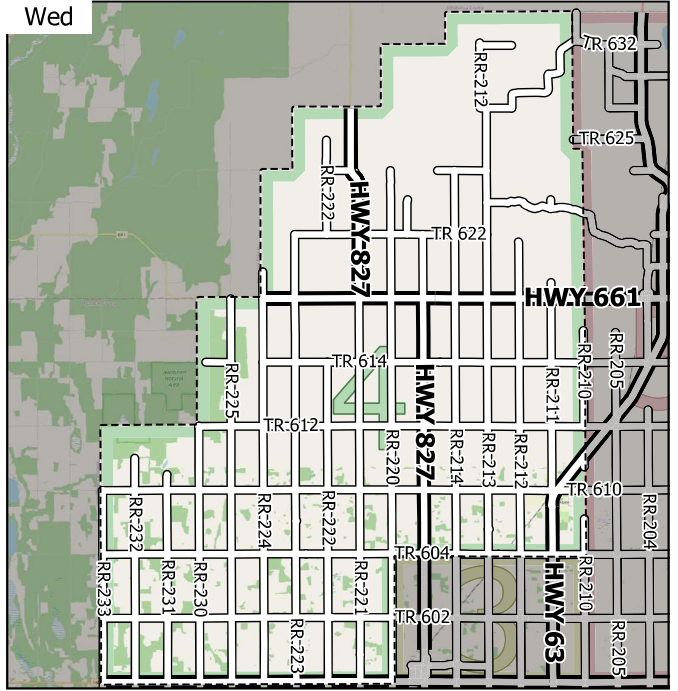

# Grader Division 4

June 13, 2022 - June 19, 2022

**Total Distance**  
1416A Div 6  
1417 Div 5

**Working/Transit**  
83.92 / 53.54

0 2 4 km  
1:360,000

Mon

Tue

Wed