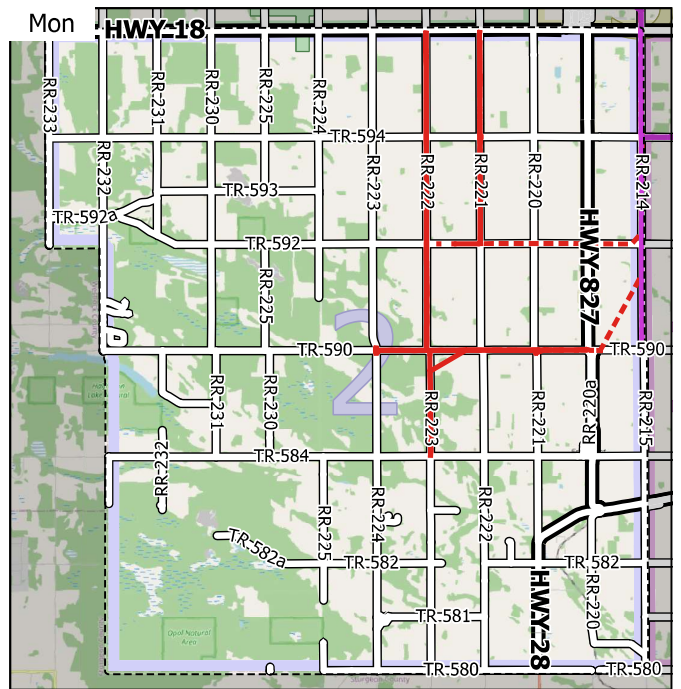

# Grader Division 2

June 13, 2022 - June 19, 2022

Working/Transit (km)

Total Distance 88.52 / 28.82

1412A Div 2

1414 Div 4

0 1 2 3 4 km

1:215,000