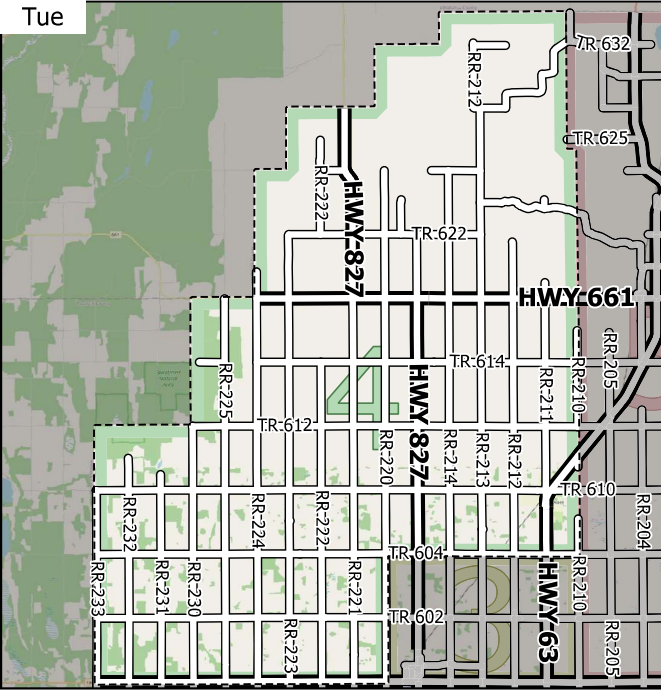

# Grader Division 4

June 13, 2022 - June 19, 2022

**Total Distance**  
1416A Div 6  
1417 Div 5

**Working/Transit**  
83.92 / 53.54

0 2 4 km  
1:360,000

Mon

Tue

Wed