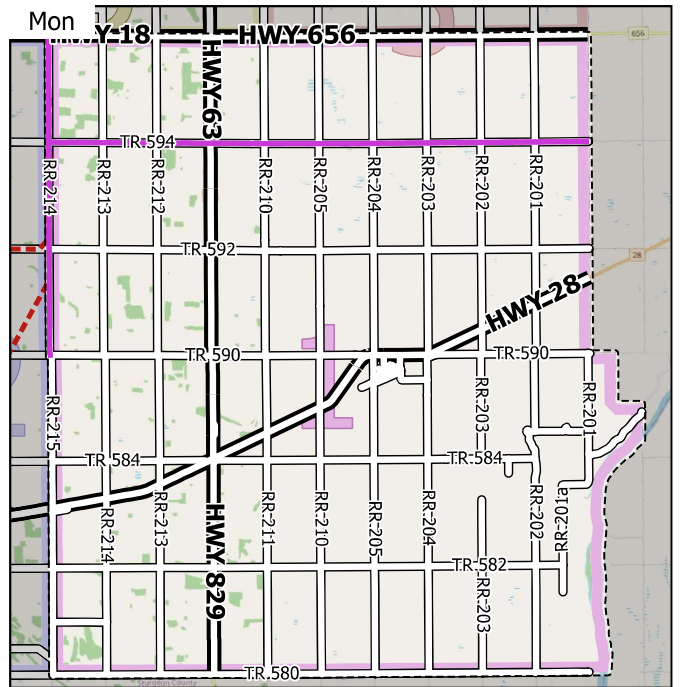

# Grader Division 1

June 13, 2022 - June 19, 2022

**Total Distance** 120.95 / 55.85  
 Working/Transit (km)

- 1411A Div 1 ---
- 1412A Div 2 ---
- 1414 Div 4 ---

0 1 2 3 4 km

1:215,000