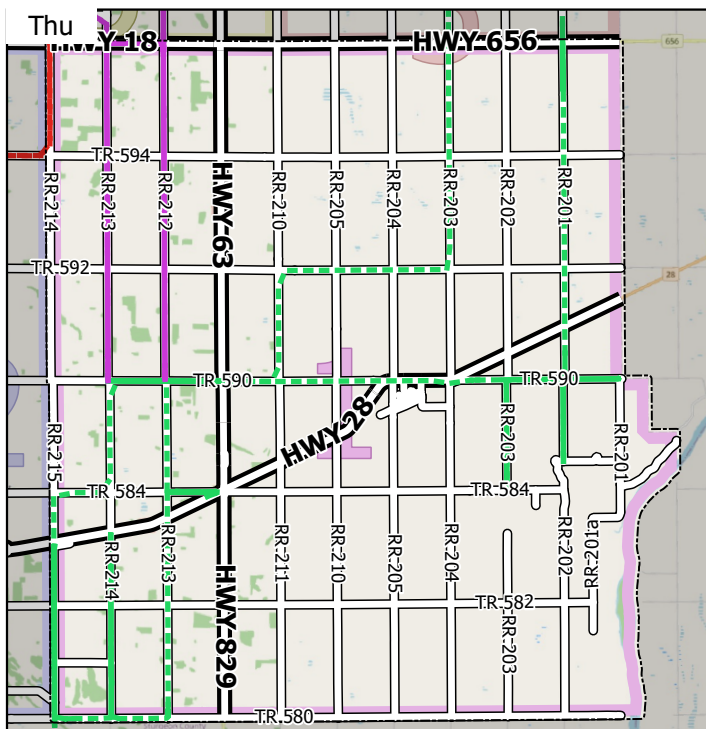

Grader Division 1

June 6, 2022 - June 12, 2022

Working/Transit (km)

Total Distance 311.51 / 265.03

1383

1411A Div 1

1412A Div 2

1414 Div 4

0 1 2 3 4 km

1:215,000