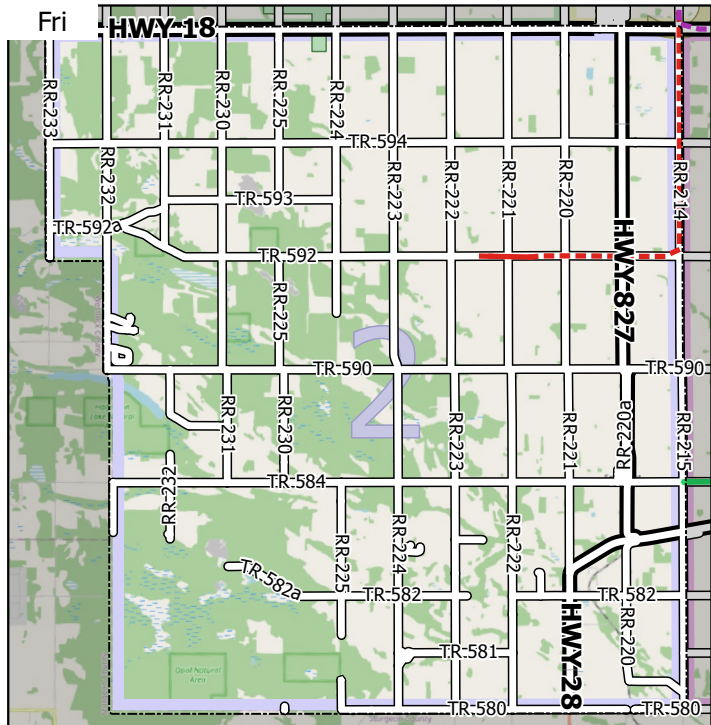

Grader Division 2

June 6, 2022 - June 12, 2022

Working/Transit (km)

Total Distance 262.06 / 141.47

1383

1411A Div 1

1412A Div 2

1414 Div 4

0 1 2 3 4 km

1:215,000