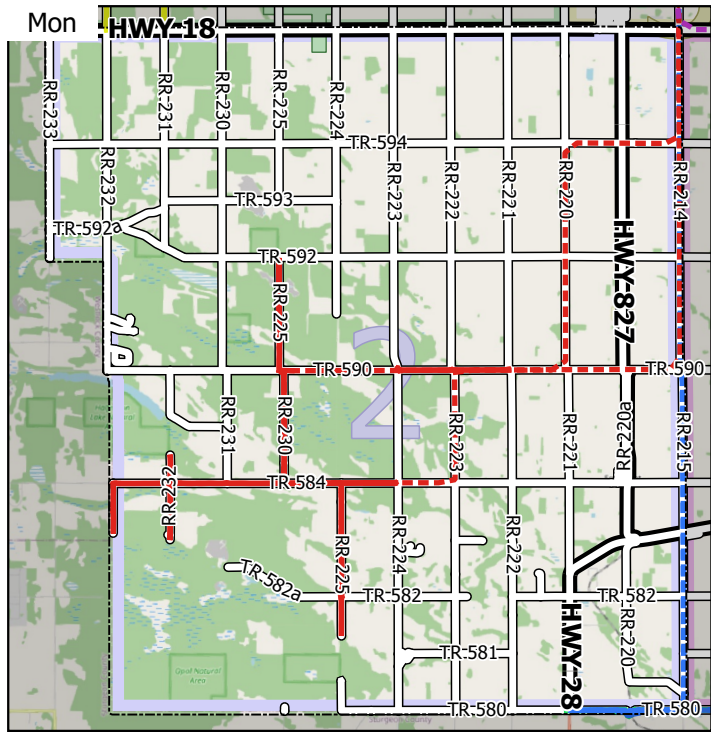

Grader Division 2

June 6, 2022 - June 12, 2022

Working/Transit (km)

Total Distance 262.06 / 141.47

1383

1411A Div 1

1412A Div 2

1414 Div 4

0 1 2 3 4 km

1:215,000