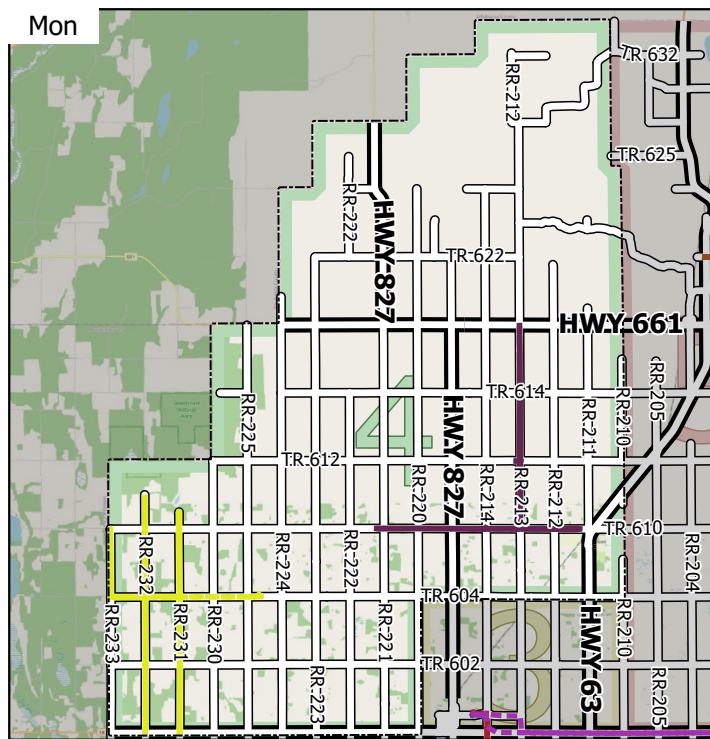

# Grader Division 4

June 6, 2022 - June 12, 2022

**Total Distance** 465.91 / 116.08

1412A Div 2 ---

1413 Div 3 ---

1414 Div 4 ---

1417 Div 5 ---

0 2 4 km

1:360,000

Working/Transit

Mon

Wed

Fri

Tue

Thu