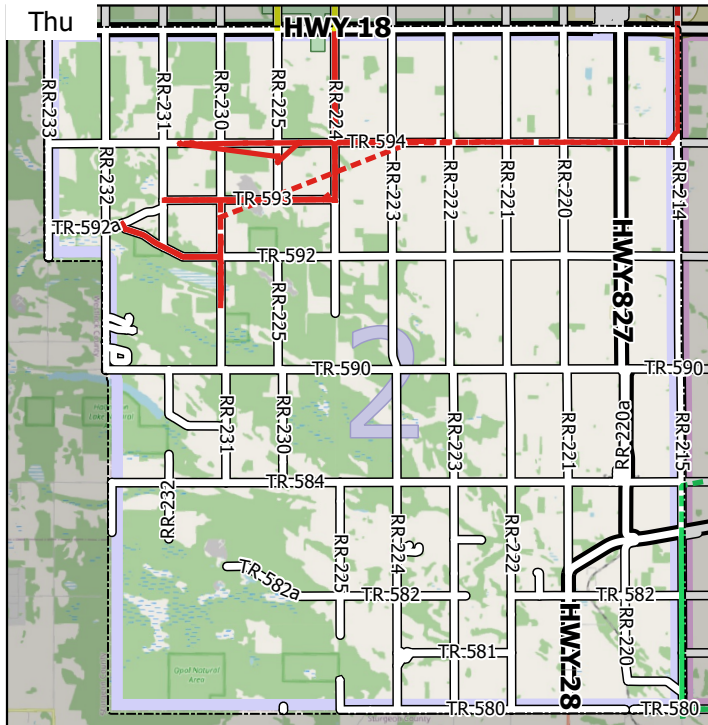

Grader Division 2

June 6, 2022 - June 12, 2022

Working/Transit (km)

Total Distance 262.06 / 141.47

1383

1411A Div 1

1412A Div 2

1414 Div 4

0 1 2 3 4 km

1:215,000