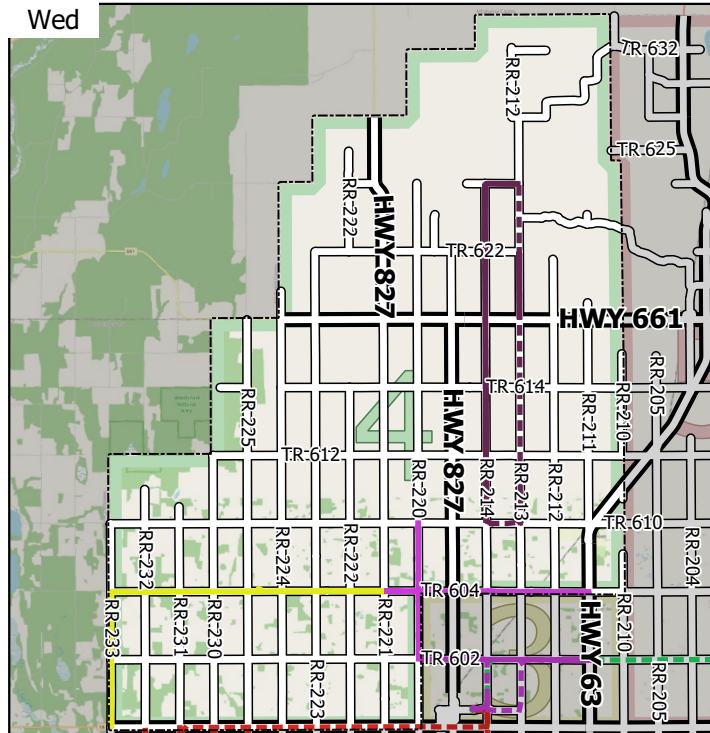

# Grader Division 4

June 6, 2022 - June 12, 2022

**Total Distance** 465.91 / 116.08

1412A Div 2 ---

1413 Div 3 ---

1414 Div 4 ---

1417 Div 5 ---

0 2 4 km

1:360,000

Working/Transit

Mon

Wed

Fri

Tue

Thu