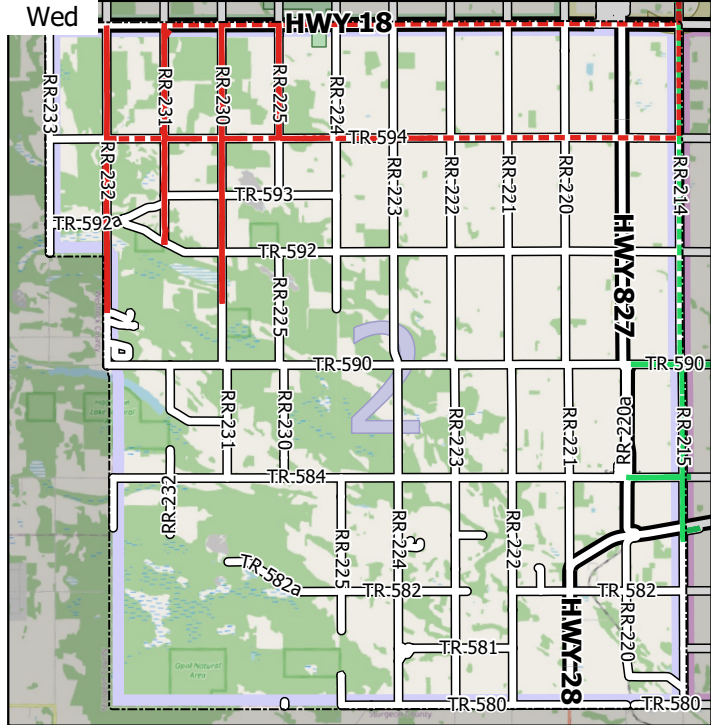

Grader Division 2

June 6, 2022 - June 12, 2022

Working/Transit (km)

Total Distance 262.06 / 141.47

1383

1411A Div 1

1412A Div 2

1414 Div 4

0 1 2 3 4 km

1:215,000