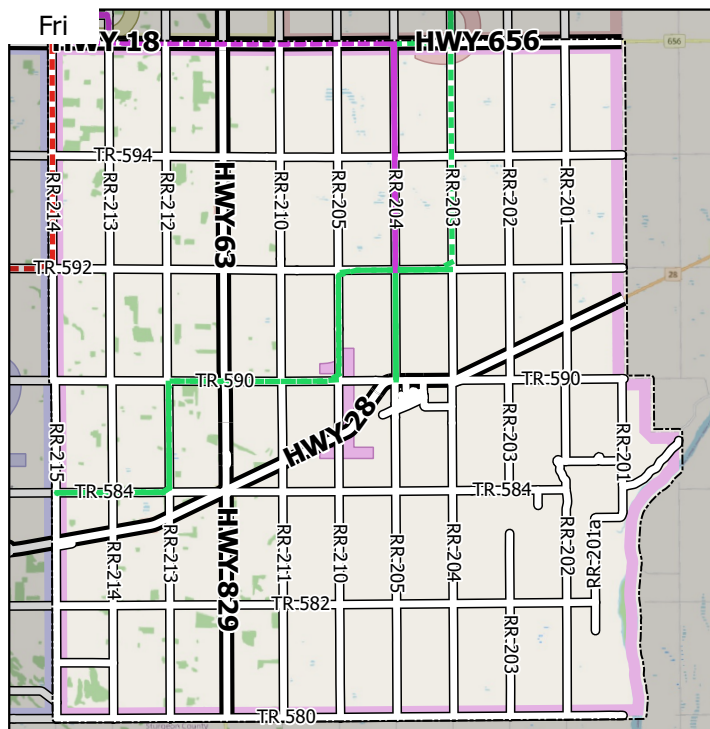

Grader Division 1

June 6, 2022 - June 12, 2022

Working/Transit (km)

Total Distance 311.51 / 265.03

1383

1411A Div 1

1412A Div 2

1414 Div 4

0 1 2 3 4 km

1:215,000