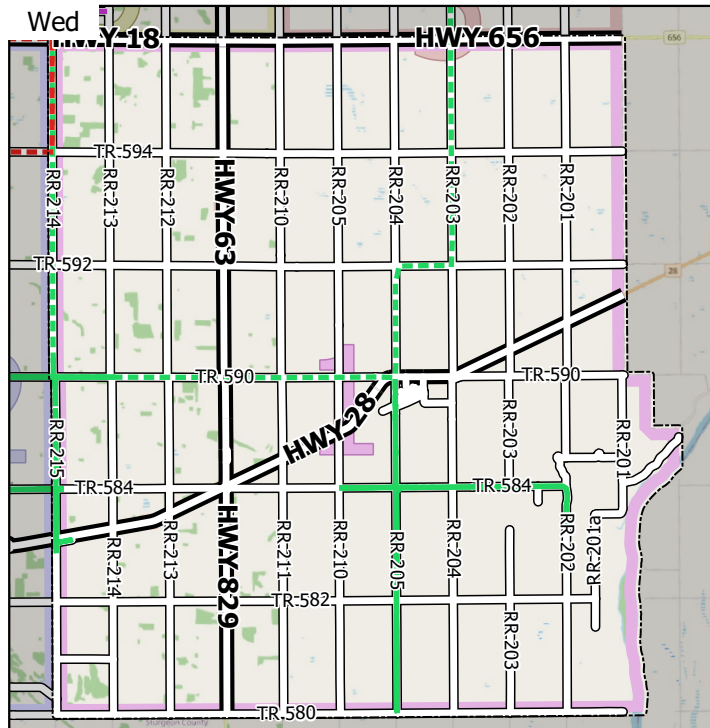

Grader Division 1

June 6, 2022 - June 12, 2022

Working/Transit (km)

Total Distance 311.51 / 265.03

1383

1411A Div 1

1412A Div 2

1414 Div 4

0 1 2 3 4 km

1:215,000