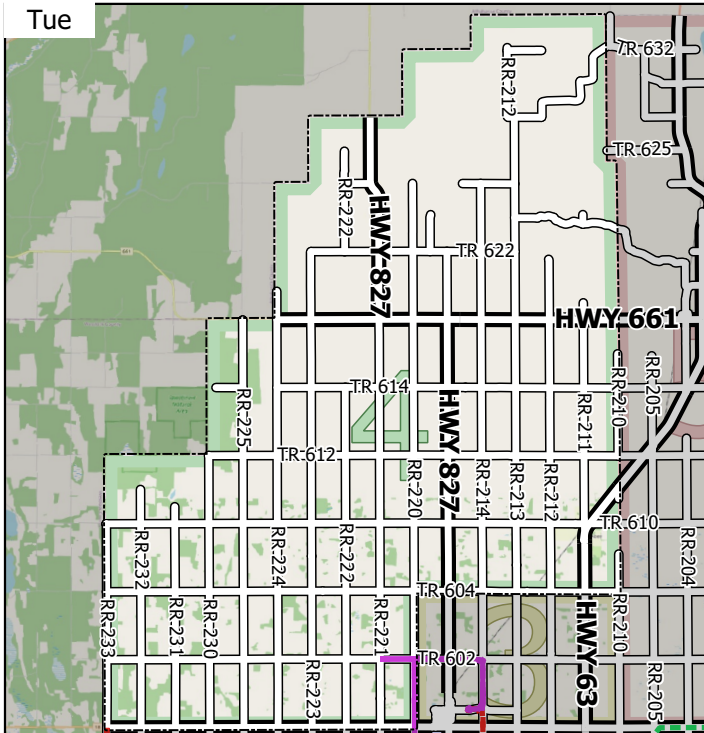

1:360,000

Working/Transit

Mon

Wed

Fri

Tue

Thu