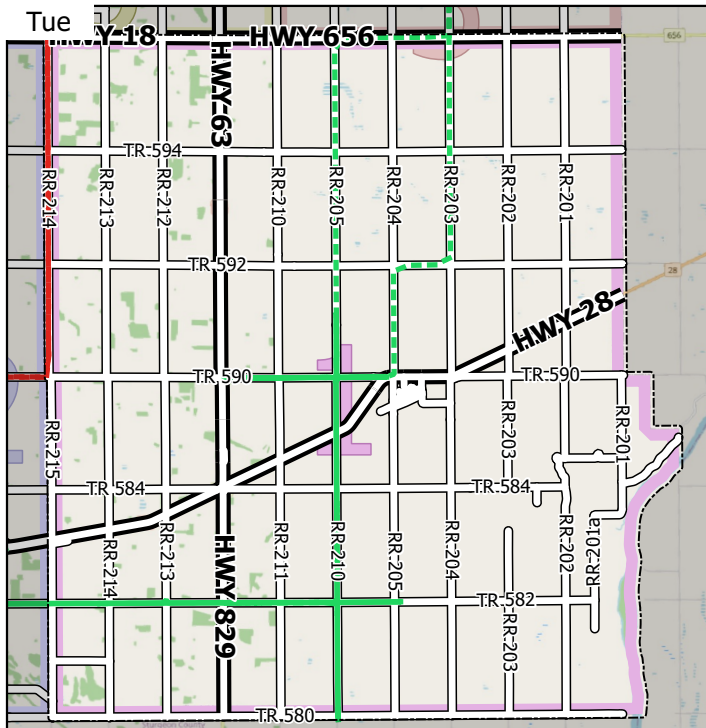

Grader Division 1

June 6, 2022 - June 12, 2022

Working/Transit (km)

Total Distance 311.51 / 265.03

1383

1411A Div 1

1412A Div 2

1414 Div 4

0 1 2 3 4 km

1:215,000