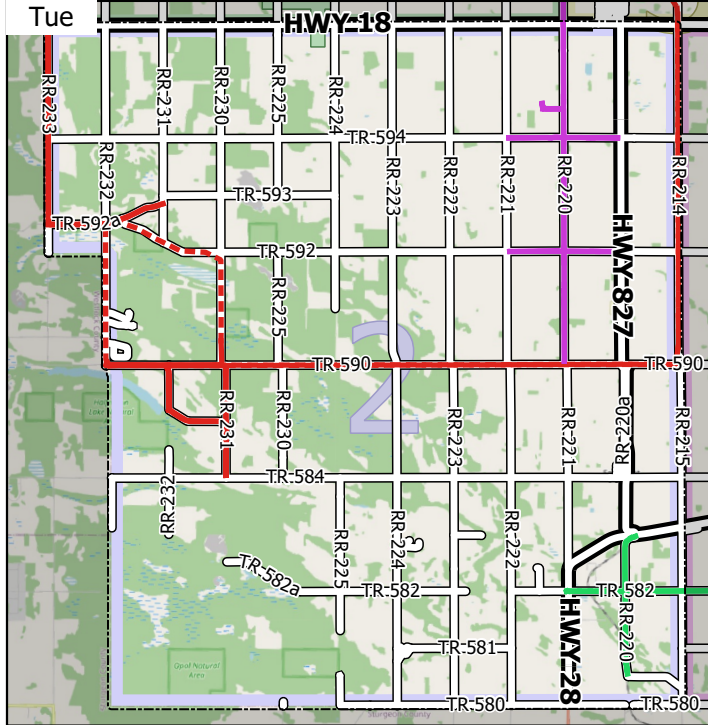

Grader Division 2

June 6, 2022 - June 12, 2022

Working/Transit (km)

Total Distance 262.06 / 141.47

1383

1411A Div 1

1412A Div 2

1414 Div 4

0 1 2 3 4 km

1:215,000