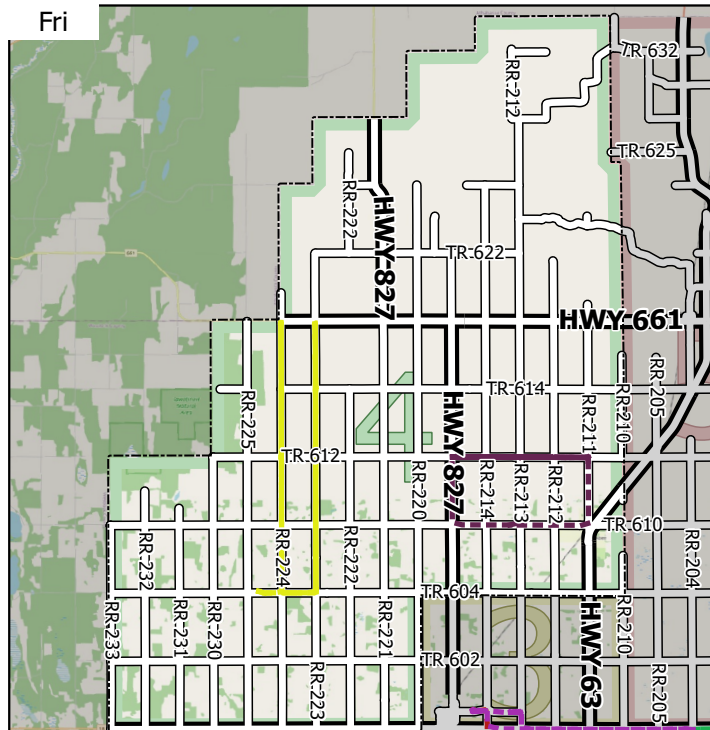

1:360,000

Working/Transit

Mon

Wed

Fri

Tue

Thu