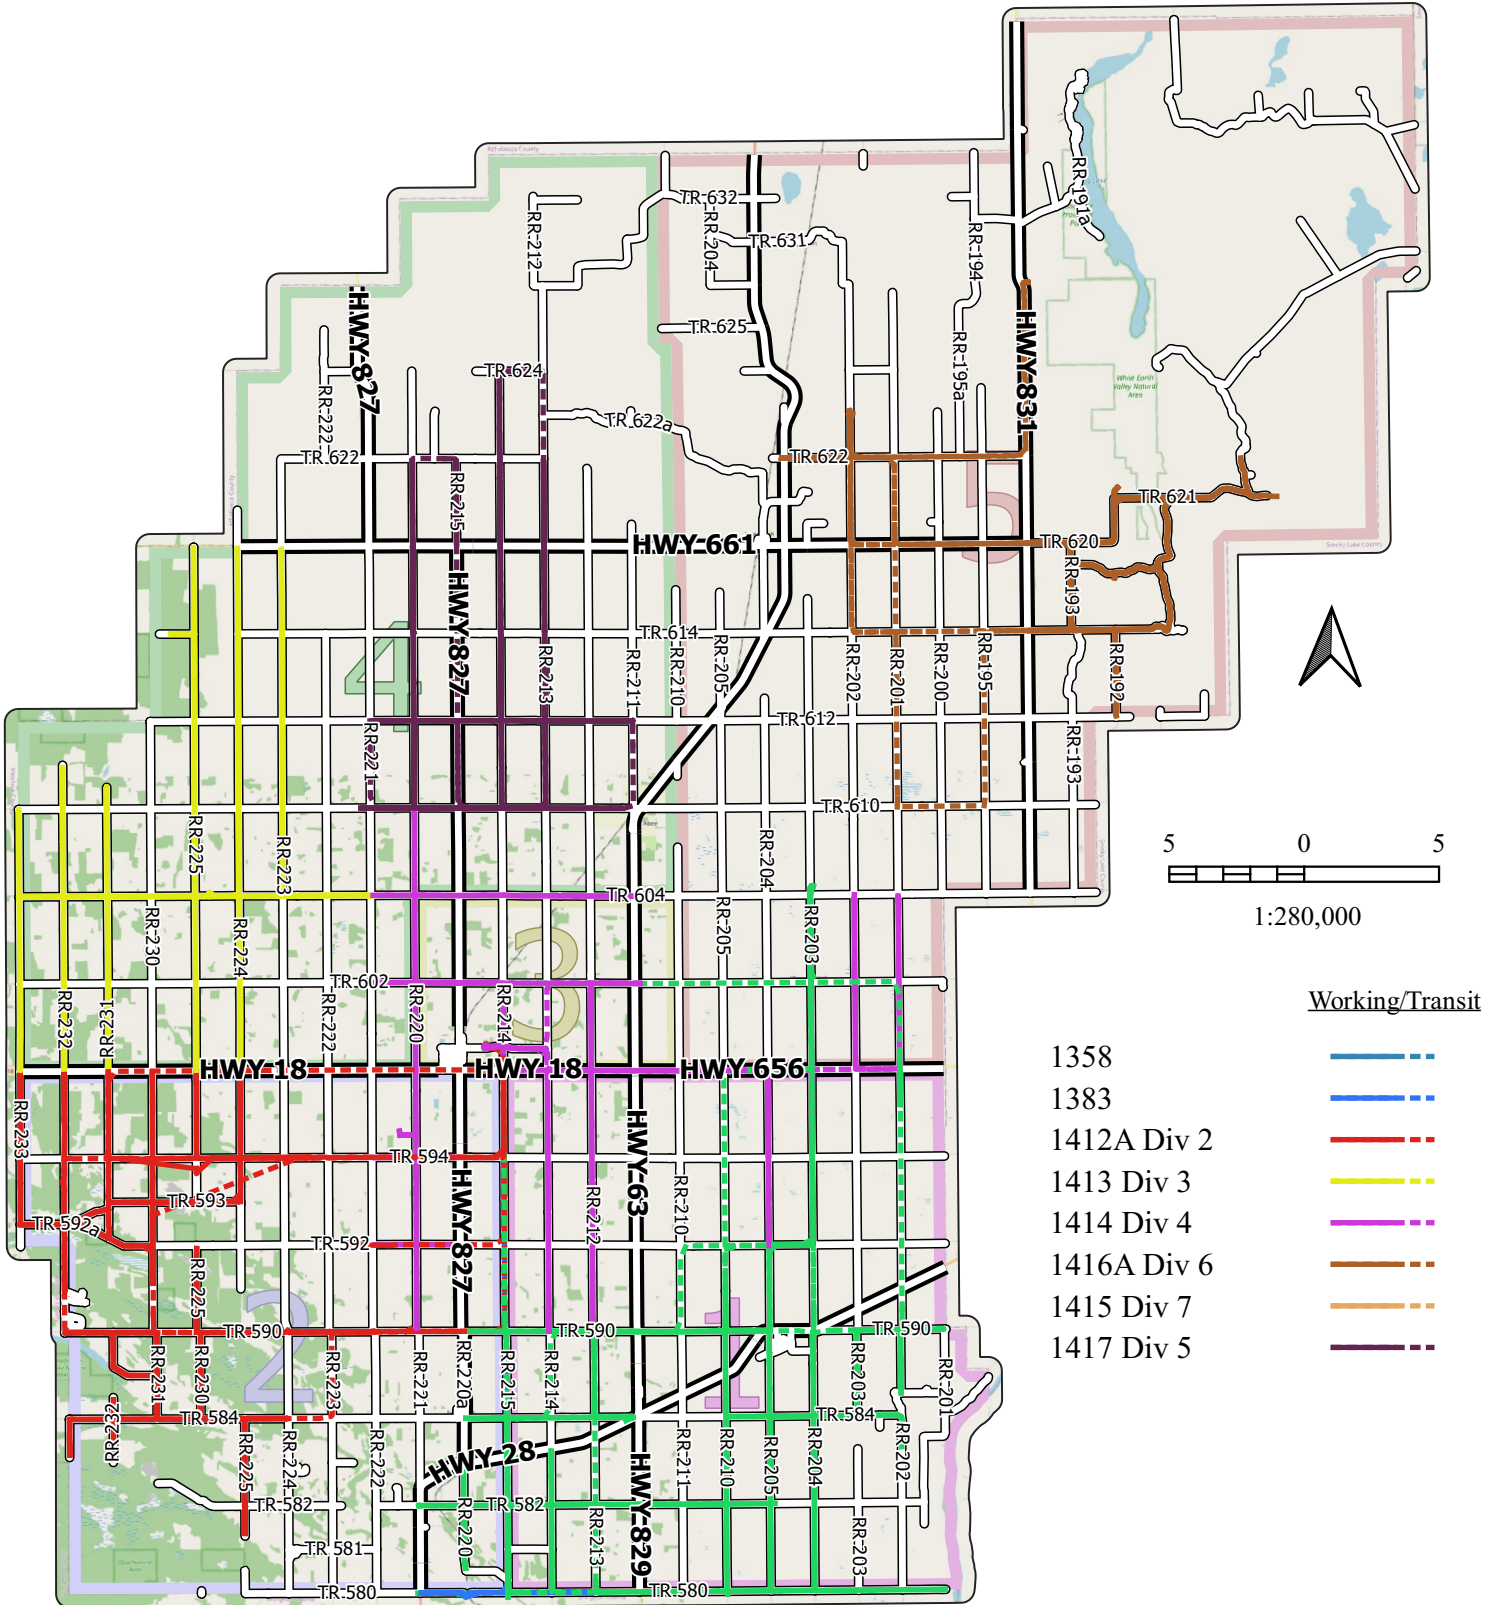

# Grader Division 1

June 6, 2022 - June 12, 2022

Working/Transit (km)

**Total Distance** 311.51 / 265.03

1383

1411A Div 1

1412A Div 2

1414 Div 4

0 1 2 3 4 km

1:215,000