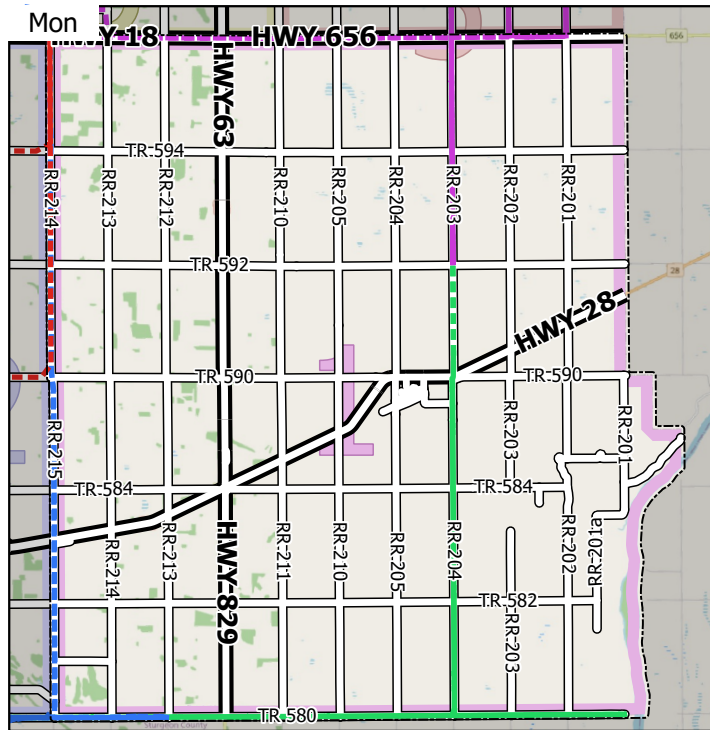

Grader Division 1

June 6, 2022 - June 12, 2022

Working/Transit (km)

Total Distance 311.51 / 265.03

1383

1411A Div 1

1412A Div 2

1414 Div 4

0 1 2 3 4 km

1:215,000